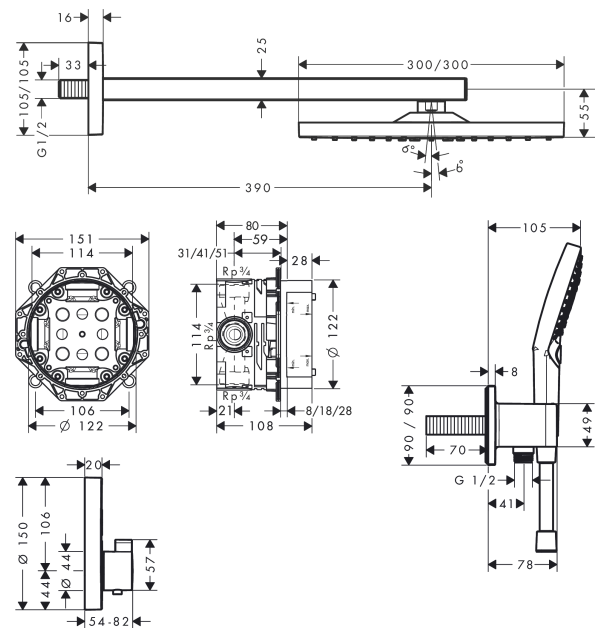

Raindance E
Shower system 300 1jet with ShowerSelect Square
 Surfaces: **Chrome** Article Number: **27952000**

Description

product features

- consists of: overhead shower, hand shower, Thermostat, basic set, wall outlet, shower hose
- shower head size: 300 x 300 mm
- spray type overhead shower: RainAir
- spray type hand shower: PowderRain, Rain, Whirl
- maximum flow rate at 3 bar: 17,1 l/min
- minimum flow pressure: 1,5 bar
- pivot connector prevent hose from tangling

Technology

Product image

Scale drawing

Flowchart

Raindance E
Shower system 300 1jet with ShowerSelect Square
Surfaces: **Chrome** Article Number: **27952000**

Exploded Drawing

Year of production: >01/21

Raindance E
Shower system 300 1jet with ShowerSelect Square
 Surfaces: **Chrome** Article Number: **27952000**

Spare part list

Year of production: >01/21

Pos.	Description	Article Number	Price	PU
1	-	26238000	-	1
2	handshower	26014000	-	1
3	-	26486000	-	1
4	shower hose Isiflex'B 1,25 m	28272000	-	1
5	Thermostat	15763000	-	1
6	concealed item	01800180	-	1