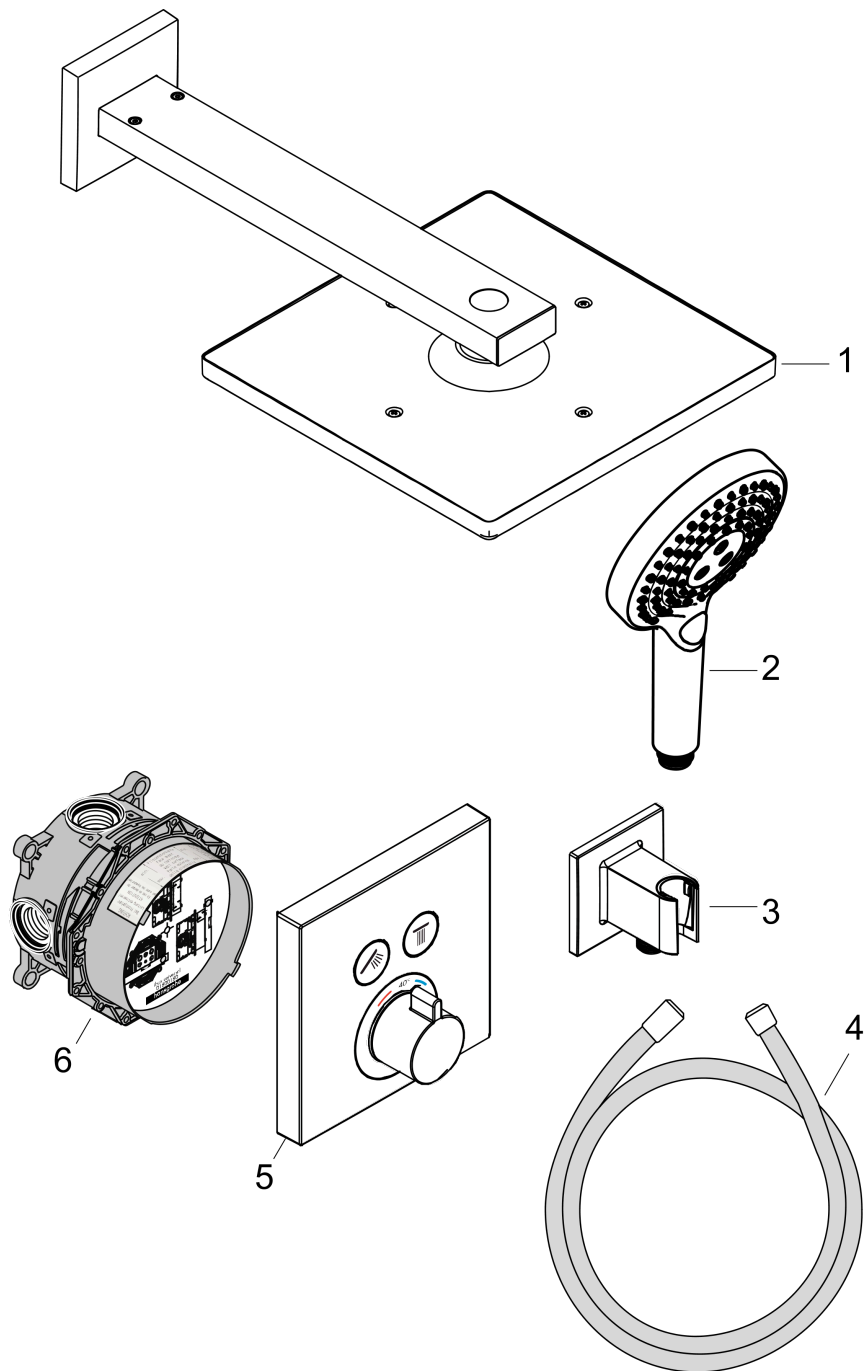

Raindance E
Shower system 300 1jet with ShowerSelect Square
 Surfaces: **Chrome** Article Number: **27952000**

Description

product features

- consists of: overhead shower, hand shower, Thermostat, basic set, wall outlet, shower hose
- shower head size: 300 x 300 mm
- spray type overhead shower: RainAir
- spray type hand shower: PowderRain, Rain, Whirl
- maximum flow rate at 3 bar: 17,1 l/min
- minimum flow pressure: 1,5 bar
- pivot connector prevent hose from tangling

Technology

Product image

Scale drawing

Flowchart

Raindance E
Shower system 300 1jet with ShowerSelect Square
Surfaces: **Chrome** Article Number: **27952000**

Exploded Drawing

Year of production: >01/21

Raindance E
Shower system 300 1jet with ShowerSelect Square
 Surfaces: **Chrome** Article Number: **27952000**

Spare part list

Year of production: >01/21

Pos.	Description	Article Number	Price	PU
1	-	26238000	-	1
2	handshower	26014000	-	1
3	-	26486000	-	1
4	shower hose Isiflex'B 1,25 m	28272000	-	1
5	Thermostat	15763000	-	1
6	concealed item	01800180	-	1