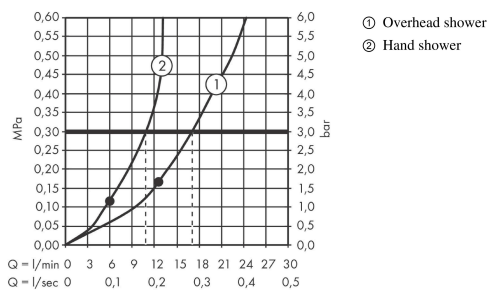

Raindance E
Shower system 300 1jet with ShowerSelect Square
 Surfaces: **Chrome** Article Number: **27952000**

Description

product features

- consists of: overhead shower, hand shower, Thermostat, basic set, wall outlet, shower hose
- shower head size: 300 x 300 mm
- spray type overhead shower: RainAir
- spray type hand shower: PowderRain, Rain, Whirl
- maximum flow rate at 3 bar: 17,1 l/min
- minimum flow pressure: 1,5 bar
- pivot connector prevent hose from tangling

Technology

Product image

Scale drawing

Flowchart

Raindance E
Shower system 300 1jet with ShowerSelect Square
Surfaces: **Chrome** Article Number: **27952000**

Exploded Drawing

Year of production: >01/21

Raindance E
Shower system 300 1jet with ShowerSelect Square
 Surfaces: **Chrome** Article Number: **27952000**